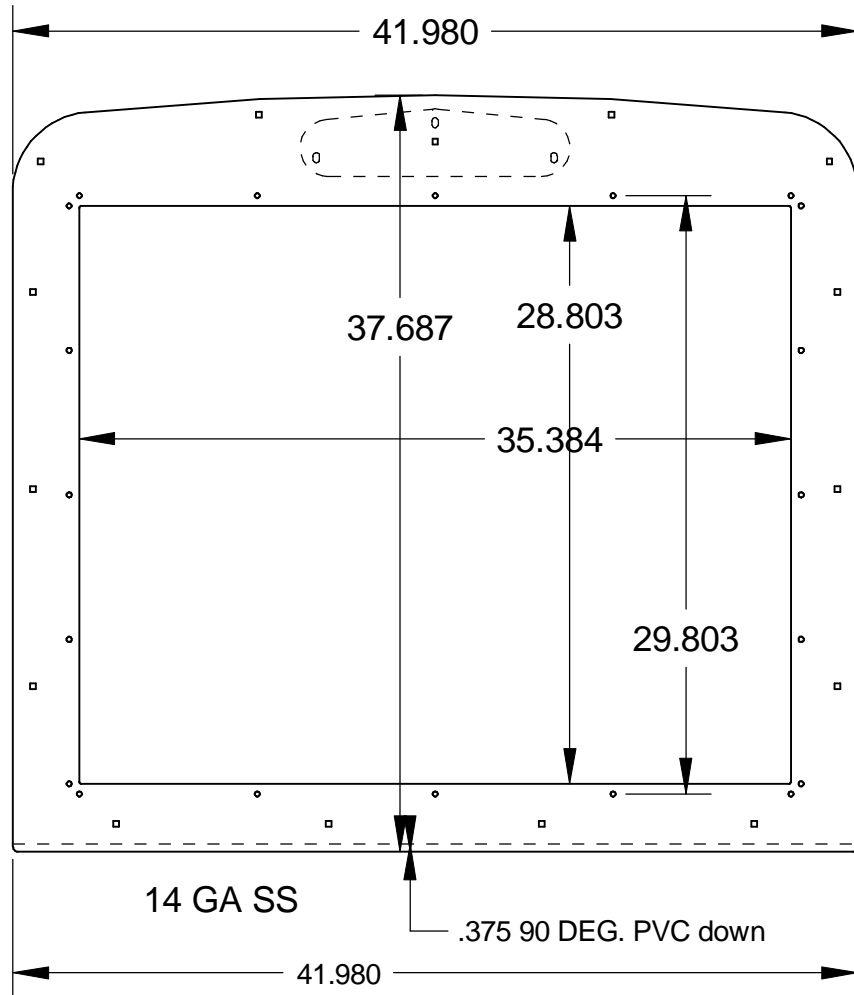

-01

-02

HW: (1) 25900-05, (20) 08318-075, (20) 08315-FLAT, (20) 08315- LOC, (20) 08315-NUT

**RoadWorks Mfg., Inc.**

FREIGHTLINER CLASSIC XL GRILL OLD  
SCHOOL INSERT  
Line3

APPLICATION  
Make/Model/Year  
FOLDER  
FL\

Copyright RoadWorks Mfg., Inc.

DWG NUMBER  
**25890**

DRAWN MIKE HORAN	4-21-16	MODIFIED Name	0-0-00	SCALE 1:10
---------------------	---------	------------------	--------	---------------