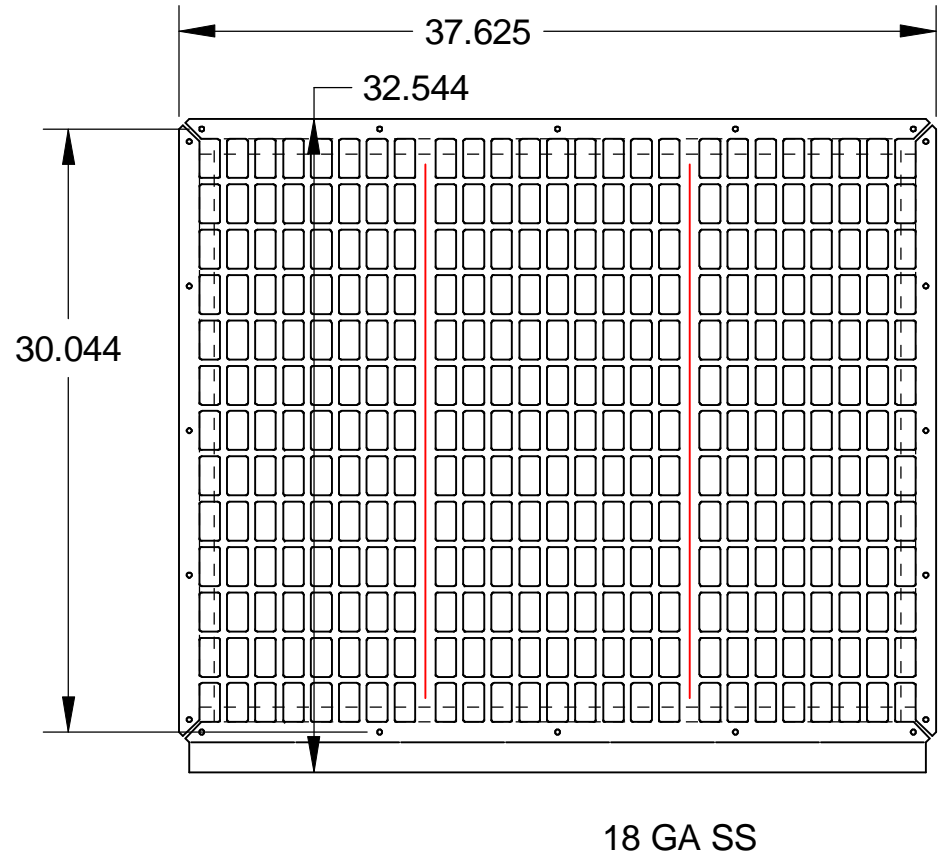

-01

-02

HW: (1) 25900-05, (20) 08318-075, (20) 08315-FLAT, (20) 08315- LOC, (20) 08315-NUT

**RoadWorks Mfg., Inc.**

FREIGHTLINER CLASSIC XL GRILL OLD  
SCHOOL INSERT  
Line3

APPLICATION  
Make/Model/Year  
FOLDER  
FL\

Copyright RoadWorks Mfg., Inc.

DWG NUMBER  
**25890**

DRAWN MIKE HORAN	4-21-16	MODIFIED Name	0-0-00	SCALE 1:10
---------------------	---------	------------------	--------	---------------