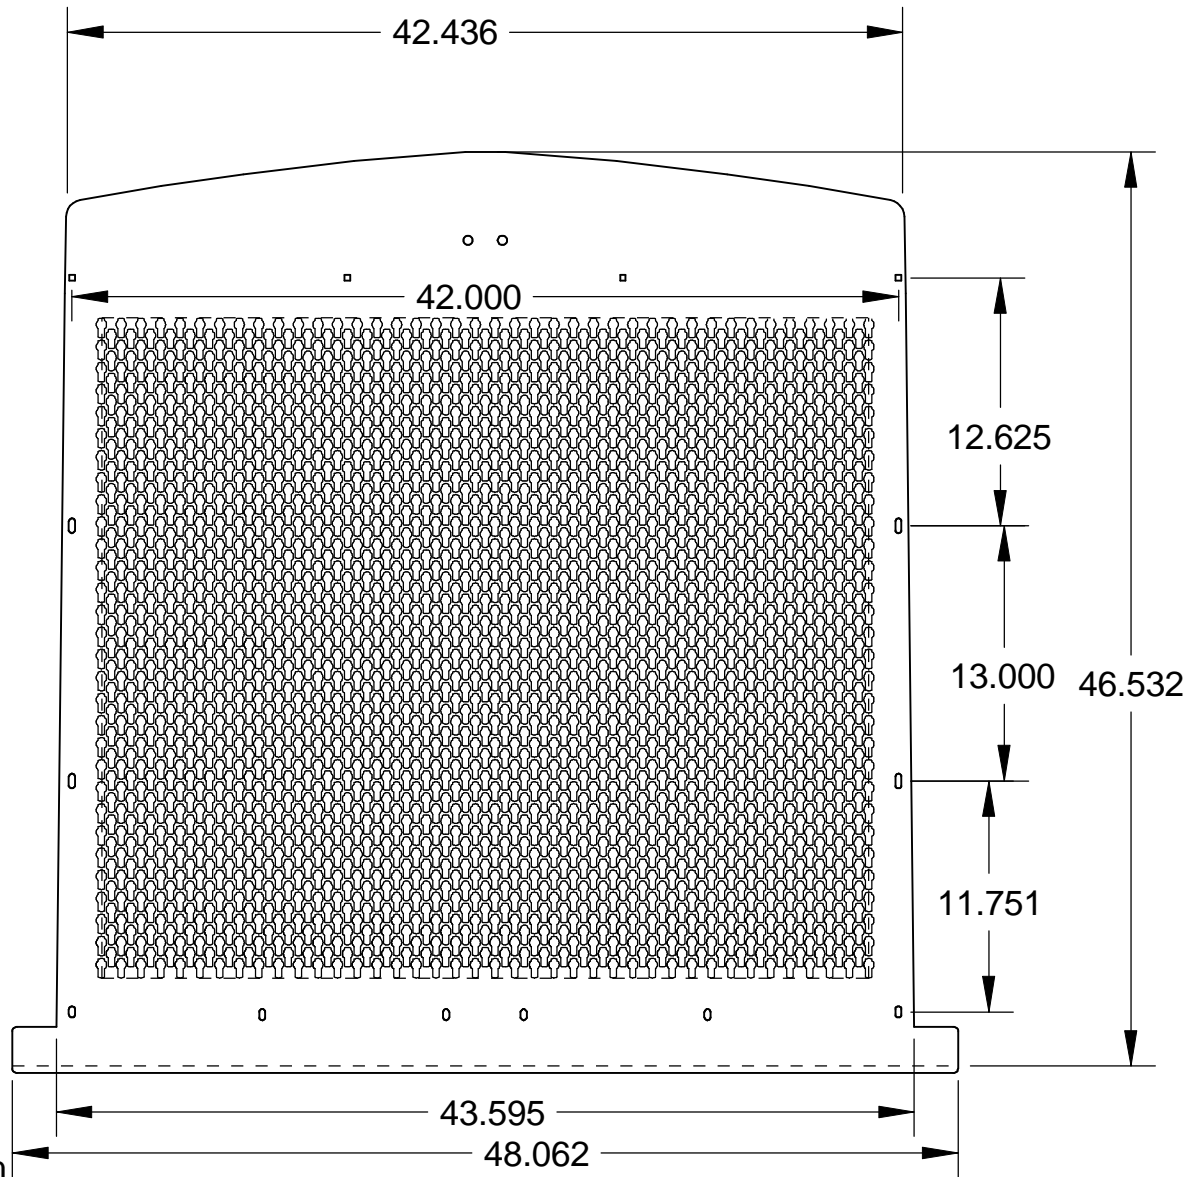

ENLARGED VIEW
OF PATTERN

SHIP W/#45100-05 HW

Send:
)0.375" 90 deg. PVC up bottom

PDF Created with deskPDF PDF Creator X - Trial :: http://www.docudesk.com

RoadWorks Mfg., Inc.

KW W900B PUNCHED GRILL
W/KEY HOLES
Line3

APPLICATION
W900B
FOLDER
KW

Copyright RoadWorks Mfg., Inc.

DWG NUMBER
45239-20

DRAWN MIKE HORAN	9-20-05	MODIFIED TIMOTHY C.	9-22-05	SCALE 1 : 10
---------------------	---------	------------------------	---------	-----------------