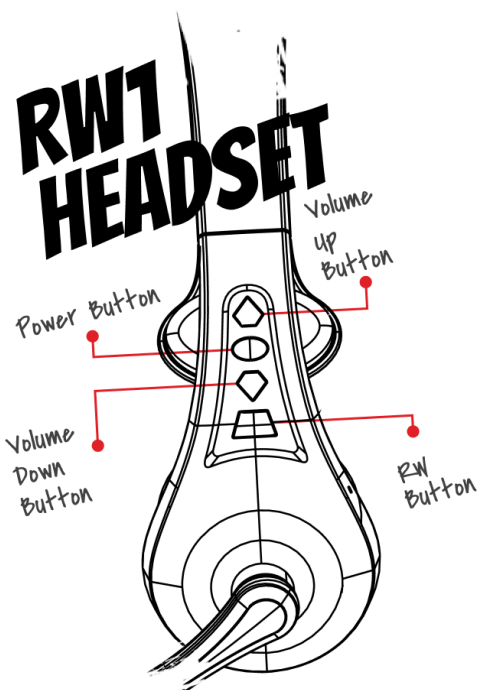

ROADWARRIOR

PN#: RW1

HEADSET

The RW1 Wireless Headset takes comfort and durability to the next level, designed specifically for the toughest road conditions. Boasting a 30-hour talk time battery, ultra-durable construction with a sleek carbon fiber finish, and a plush memory foam ear cushion, the RW1 ensures long-lasting comfort for extended trips. Its environmental noise cancellation and 100-foot wireless range keep drivers connected with crystal-clear communication.

THE RW1 HEADSET IS OUR DEDICATED LIGHTWEIGHT TRUCKING HEADSET WITH 30 HOURS OF TALK TIME FOR RELIABLE, LONG-LASTING CONVENIENCE WHILE ON THE ROAD.

SPECIFICATIONS

SOUND	SPEAKER FREQUENCY	20Hz-12,000KHz
	SPEAKER SENSITIVITY	108dB ± 3dB
	SPEAKER IMPEDANCE	32 ohms
	DRIVER SIZE	30 mm
	MICROPHONE TYPE	Omicapsule
	MICROPHONE RANGE	100Hz - 10,000KHz
	MICROPHONE SENSITIVITY	-32dB ± 3dB
USABILITY	MAXIMUM PAIRED DEVICES	Can remember up to 8 devices while paired to up to two devices at the same time (multi-pairing)
	STYLE	On Ear
	FEATURES	Answer/end/reject call, LED for power indicator, Advanced Audio Distribution (A2DP) for music, podcast and GPS streaming, Voice dialing (activate Siri/Google Assistant)3, ENC (Environmental Noise Canceling), Clear Voice, Volume Up/Down, Previous/Next track, Mute microphone, IP54 water and dust resistant
BATTERY	TALK TIME	Up to 30 hours
	STANDBY TIME	About 200 hours
	CHARGE TIME	Approximately 2 hours
	CHARGING CABLE	USB-C [50CM]
CONNECTIVITY	BLUETOOTH COMPLIANCE	Bluetooth version 5.4
	SUPPORTED MODES	EDR (2 and 3 Mb), SCO, eSCO, sniff mode
	SECURITY	128-bit encryption
	OPERATING RANGE	100' [31 MTS]
GENERAL	DIMENSIONS	8.27 x 2.76 x 6.5 inches
	WEIGHT	4.16 oz
	MATERIALS	Headset: PC/ABS, PC, silicon rubber
	WHAT'S IN THE BOX	1x RW1 headset, 1x USB-C charging cable, 1x microphone, windscreen, and Quick Start Guide
	CERTIFICATIONS	Bluetooth 5.4, FCC, RoHS, IC, CEC, REACH
	WARRANTY	One-year warranty