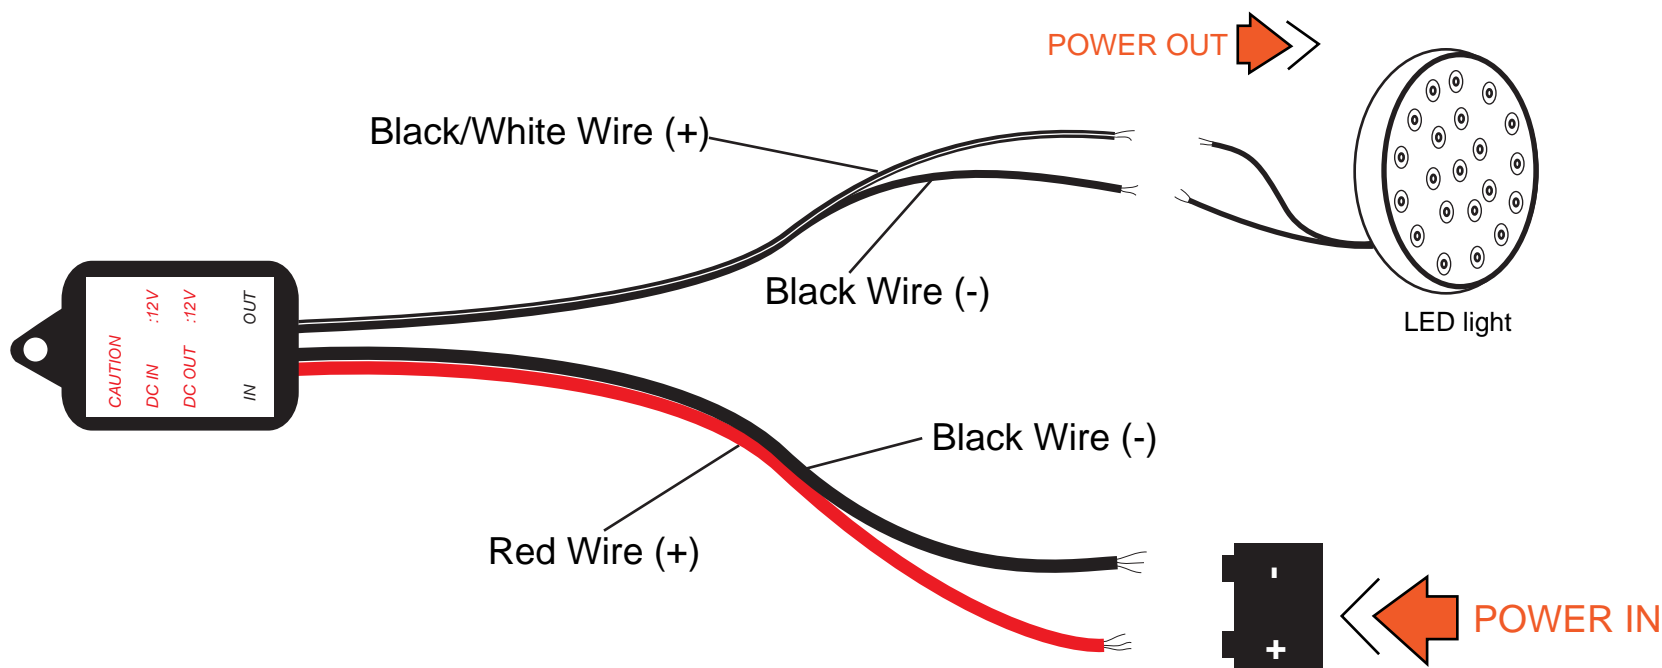

LED Strobe Flasher

Warning:

Wrong wiring or overloading will cause strobe flasher to burnout.

Part #	Voltage	Amps
TU-1007	12	4
MAXIMUM LOAD		
Six 2" LED lights or three 4" LED lights		